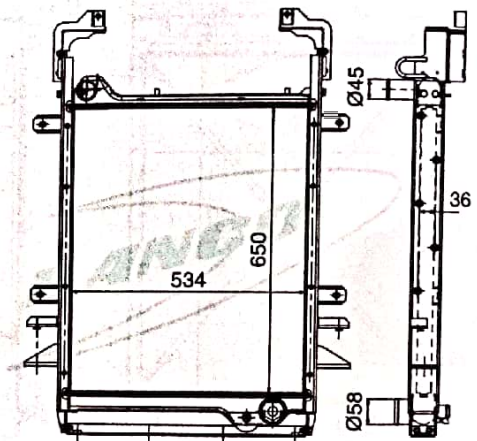

B-8220762021RWC

TATA 2518 BS-III FRAMELESS
RADIATOR WITH CAC
RADIATOR - B-8220762021ALU
W/O SF
CORE - B-8220762029ALU
CAC - 8220762010CAC

B-8220782070ALU

TATA 1109-1112 BS-III
CORE - B-8220782029ALU

8220792031RWC