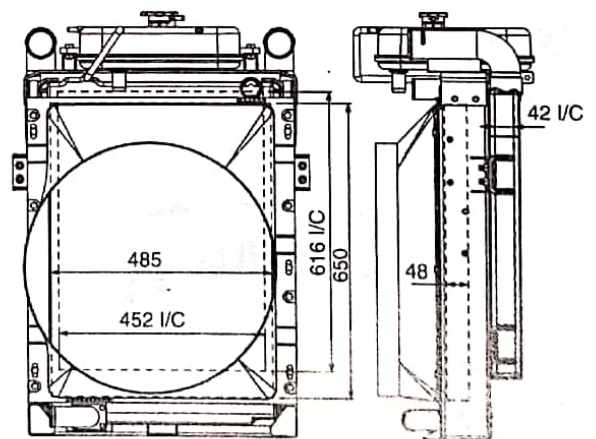

B-8360822080ALU

A/L 412 ACTC WITH
NEW BOTTOM TANK (B II-268)
CORE - B-8360822029ALU

B-8360842080ALU

A/L 4018/3518/3516/2516/412
AC/TC BS-II (BOLT TYPE)
CORE - B-8360842029ALU

B-8360852020RWC

A/L CT 1613/CG 1613/2214
SUPER/2514H BS-II
ASSY. WITH CAC
RADIATOR - B-8360852020ALU,
CORE - B-8360852029ALU,
CAC - 8360852010CAC,
RAD.+SF+MF+SHROUD+CAC
DAT - B-8360852020ALU