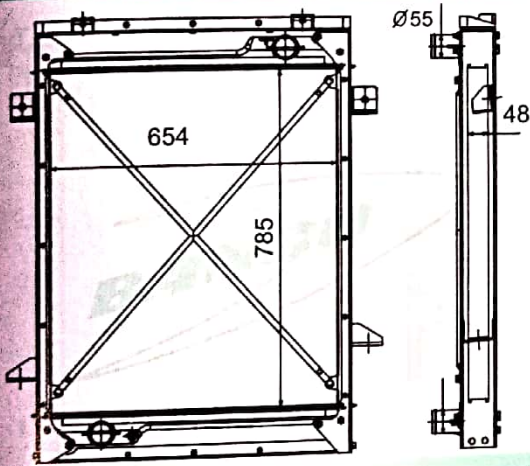

B-8220662060ALU

TATA 2518 LPT CUMMINS ENGINE BS-II W/ DAT+SHD+MF+SF RADIATOR - B-8220662070ALU CORE - B-8220662029ALU CAC - 8220662010CAC

HCV

B-8220682022ALU

TATA 1623 BS-II HIGH DECK BUS CORE G-1006-6 CAC - 8220682010CAC