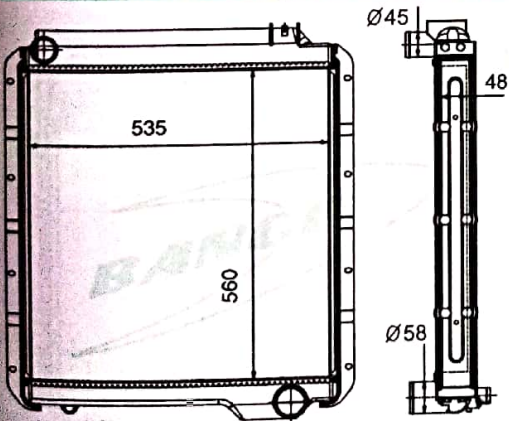

B-8220542070ALU

TATA 1613 TURBO WITH SIDE FRAME CORE - B-8220542029ALU