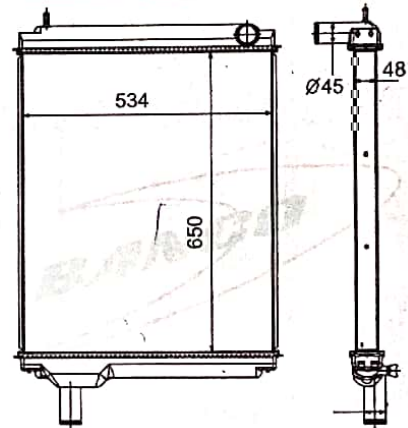

B-8360822080ALU

A/L 412 ACTC WITH
NEW BOTTOM TANK (B II-268)
CORE - B-8360822029ALU