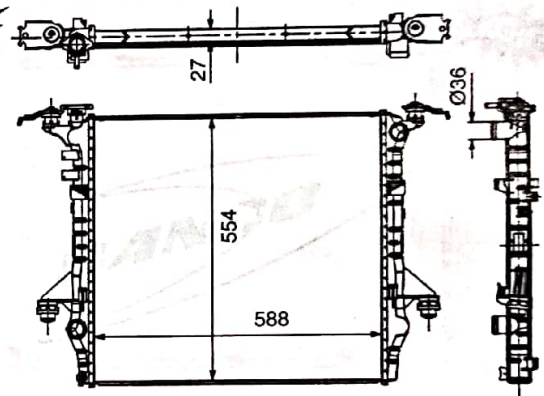

8580452080ALU

NEW

MAHINDRA

XYLO E4