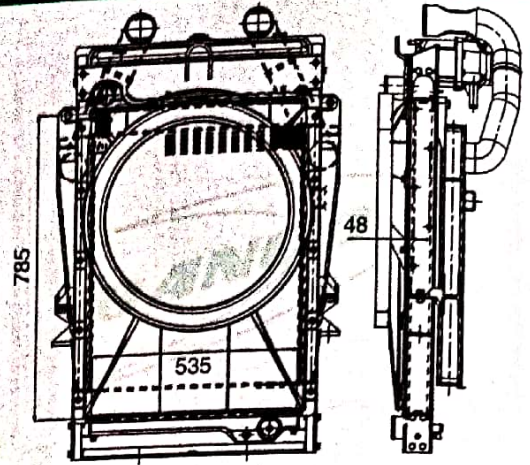

B-8220762021RWC

TATA 2518 BS-III FRAMELESS
RADIATOR WITH CAC
RADIATOR - B-8220762021ALU
W/O SF
CORE - B-8220762029ALU
CAC - 8220762010CAC