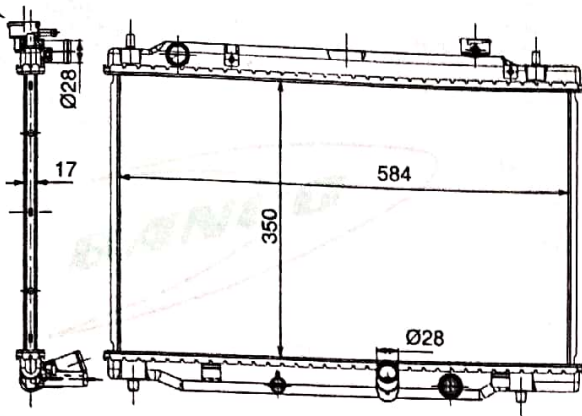

8284022080ALU

NEW

HONDA

AMAZE / BRIO PETROL