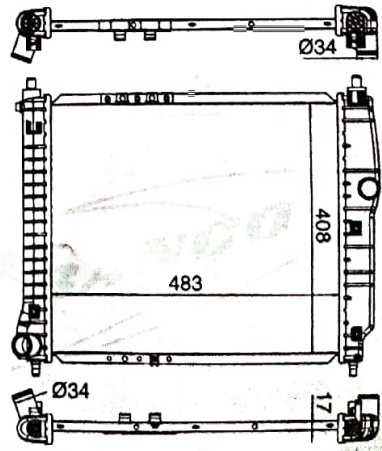

FIESTA (DIESEL)

8352122080ALU

FORD

IKON (PETROL & DIESEL)

8231282080ALU

GM

AVEO / UVA

CAR