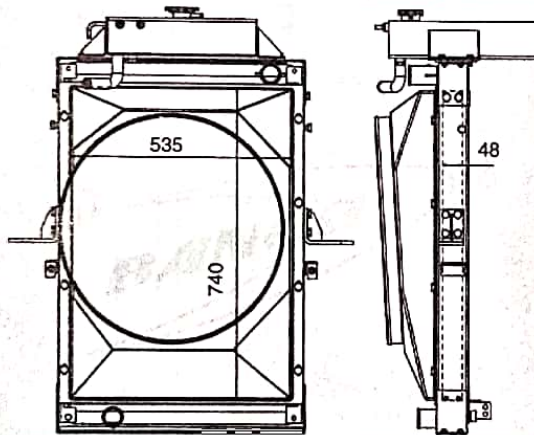

8360872020RWC

A/L

VIKING BS-III
RADIATOR ASSY.

RADIATOR - 8360872020ALU,
CORE - B-8360872029ALU,
CAC - 8360872010CAC

8360742021ALU

A/L

4018/3518 ASSY. BS-II
W/O CAC WITH MF, DAT & SHROUD

B-8360752020ALU