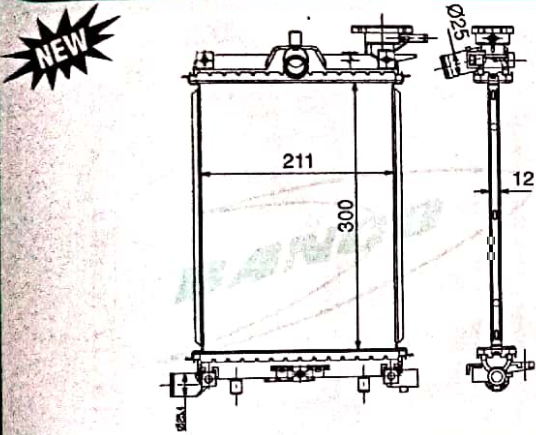

709 LPT /909LPT/1109 WITH SHROUD BS-I

LCA

8220202080ALU

TATA ACE / MAGIC (WITHOUT THERMOSTAT SWITCH)

8220232080ALU

TATA SUPER ACE (1 TON)

8220012080ALU

TATA ZIP IRIS