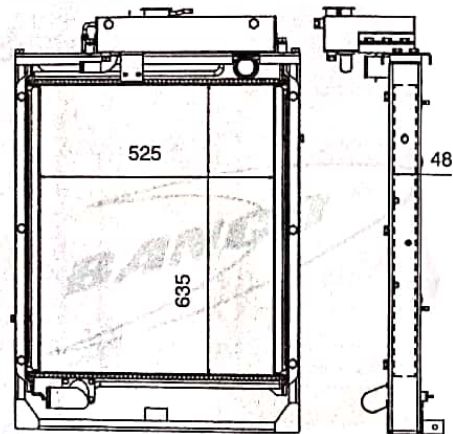

8360872020RWC

A/L

VIKING BS-III
RADIATOR ASSY.

RADIATOR - 8360872020ALU,
CORE - B-8360872029ALU,
CAC - 8360872010CAC

8360742021ALU

A/L

4018/3518 ASSY. BS-II
W/O CAC WITH MF, DAT & SHROUD

B-8360752020ALU