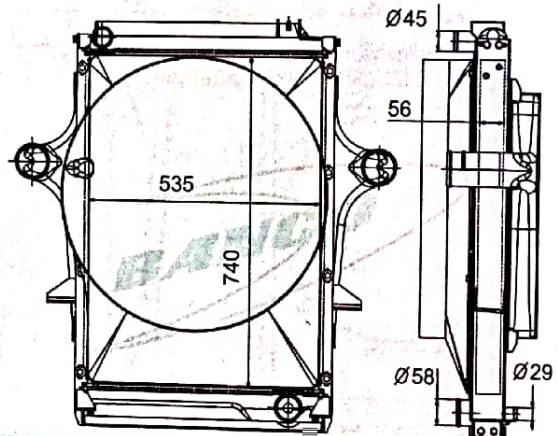

8360892040ALU

A/L 3118 BS-III RADIATOR (ALK TYPE)

8820642031RWC

AMW COWL RADIATOR ASSY. CORE - 8820642029ALU RADIATOR - 8820642080ALU RADIATOR - 8820642070ALU W/ SF CAC - 8820642010CAC

B-8820612023RWC

AMW 180 HP RADIATOR WITH CAC BS-II / III RADIATOR - B-8820612070ALU CORE - B-8820612029ALU CAC - 8820612010CAC