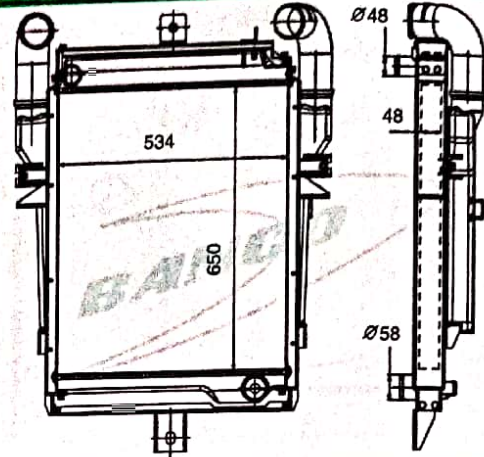

B-8220572022RWC

TATA 1616/ 1615 SE - SK BS-III ASSY. RAD. & CAC
RADIATOR - B-8220572022RWC
MF+CAC
CORE - B-8220572029ALU
CAC - 8220572010CAC