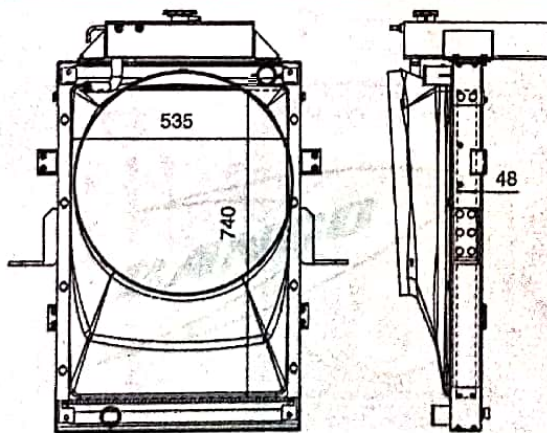

B-8360762080ALU

A/L

4018/3518/412 TC AC/4018 TRO.
BONNET/2516/3516 WITH SIDE
FRAME, MOUNTING FRAME &
SHROUD BUSH TYPE
RADIATOR

RADIATOR - B-8360762080ALU,
W/O SHROUD
CORE - B-8360762029ALU,
B-8360762021ALU
MF+DAT+SHROUD