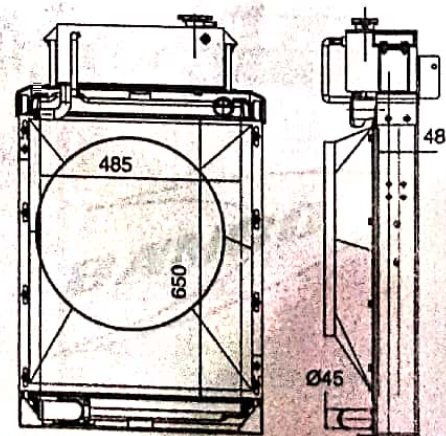

B-8360782020ALU

A/L

4.9 LYNX CNG E3 BUS

CORE - B-8360782029ALU