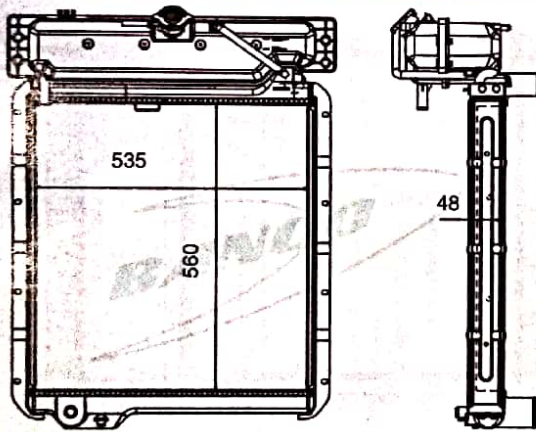

B-8220612020RWC

TATA 2515 BS-II (CUMMINS ENGINE) /2515 CMVR (697 ENGINE) RAD. WITH CAC BS-II
RADIATOR - B-8220612060ALU, W/I DAT+SF
RADIATOR - B-8220612070ALU, W/O DAT, W/I SF
RADIATOR - B-8220612080ALU, W/O SF+DAT
CORE - G-1003-6,
CAC - 8220612010CAC

8220622020RWC

TATA 2515 EX (697 ENGINE) RAD. WITH CAC BS-II
CAC - 8220622010CAC