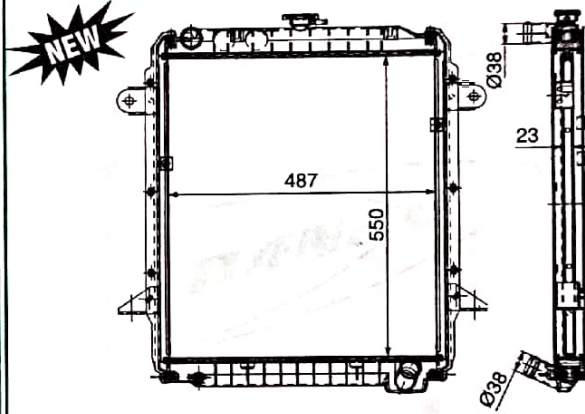

8220982080ALU

TATA

TATA SFC 407 BS-III (TY TYPE)

MMP-6050