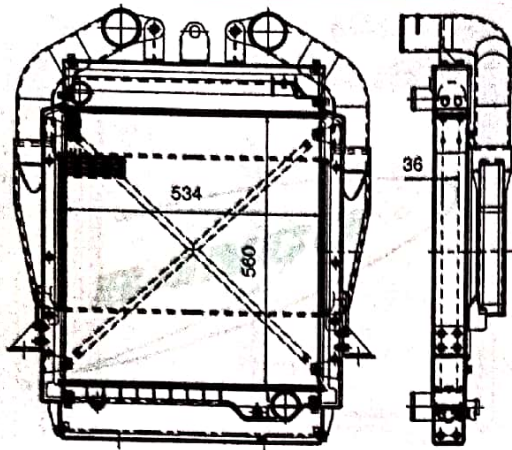

B-8220752090RWC

TATA 1512 LPO TC 55 MIDDLE /
NORMAL COWL RADIATOR
WITH CAC BS-III
CORE - B-8220752029ALU
CAC - 8220752010CAC