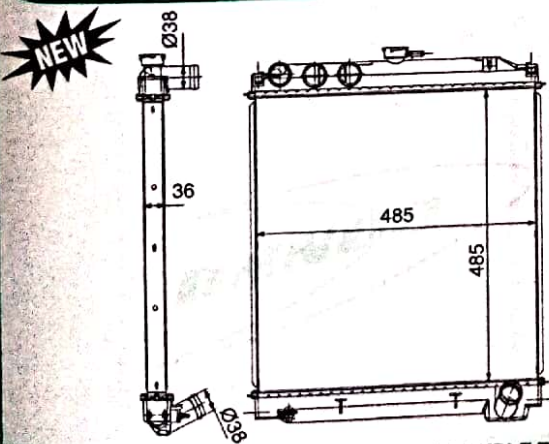

8220402080ALU

TATA 207 DI (DOUBLE THERMOSTAT)