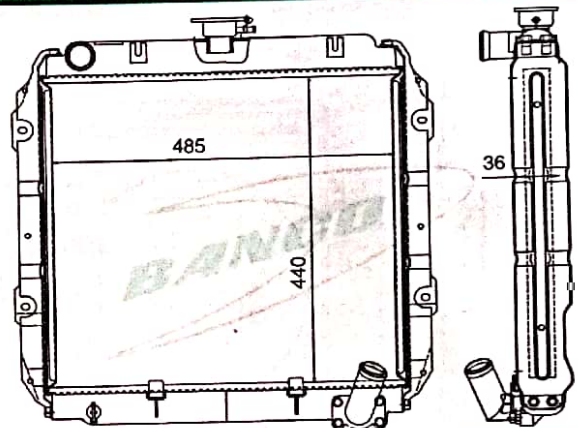

B-8220462070ALU

TATA 207 / 206 / ESTATE / SIERRA / SUMO