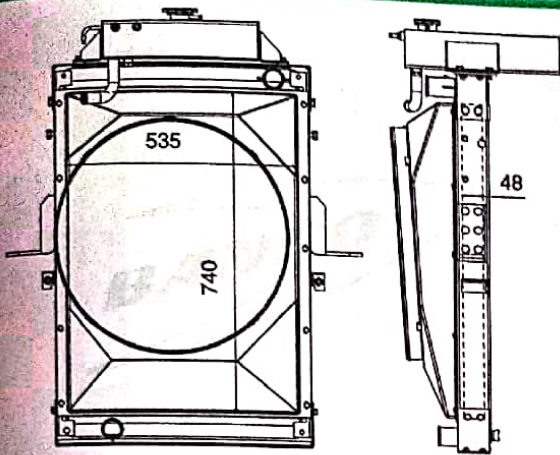

RADIATOR - B-8360762080ALU,
W/O SHROUD
CORE - B-8360762029ALU,
B-8360762021ALU
MF+DAT+SHROUD

B-8360782020ALU

A/L

4.9 LYNX CNG E3 BUS

CORE - B-8360782029ALU

B-8360792021ALU

A/L 4018H 6DTI 2U THRO. BONNET CORE - B-8360792029ALU
ASSY. BS-II W/O CAC WITH
DAT & SHROUD