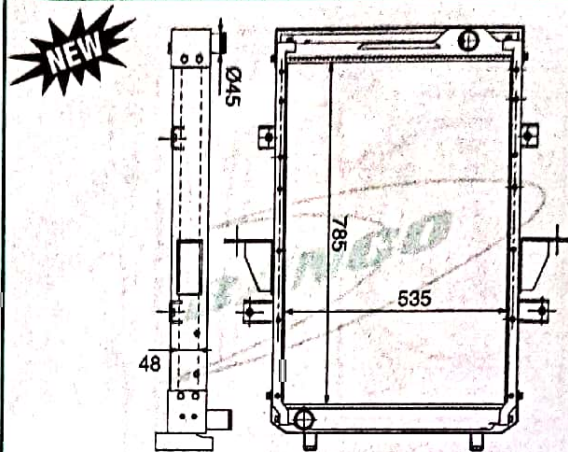

8360892040ALU

A/L 3118 BS-III RADIATOR (ALK TYPE)