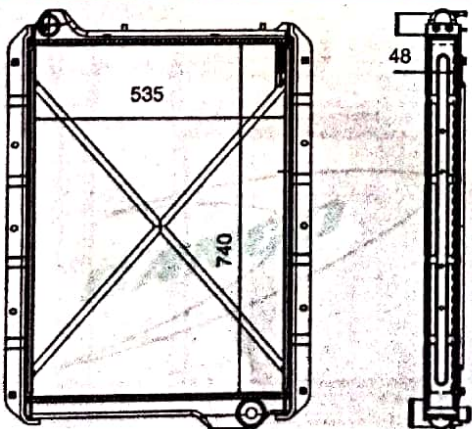

B-8220632070ALU

TATA 4018 TC/3516 LPS/2516 LPK CUMMINS ENGINE W/I SIDE FRAME, DAT & SHROUD BS-II
RADIATOR - B-8220632080ALU
W/I SF+SHD, W/O DAT
CORE - G-1004-6
CAC - 8220632010CAC

8220642023RWC

TATA 4018 RADIATOR WITH CAC BS-III
CAC - 8220642010CAC