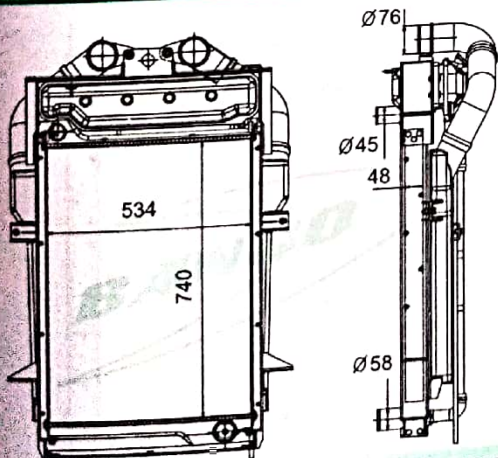

B-8220732024RWC

TATA 1616 / 2516 / 2518 LPT BS-III (697 ENGINE) RADIATOR WITH CAC RADIATOR - B-8220732060ALU W/ SF CORE - B-8220732029ALU, CAC - 8220732010CAC