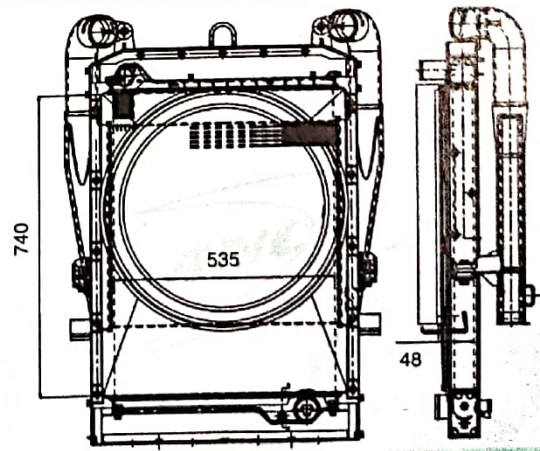

B-8220742090RWC

TATA 4018 BS-III FRAMELESS RADIATOR WITH CAC RADIATOR - B-8220742090ALU W/O SF CORE - B-8220742029ALU CAC - 8220742010CAC