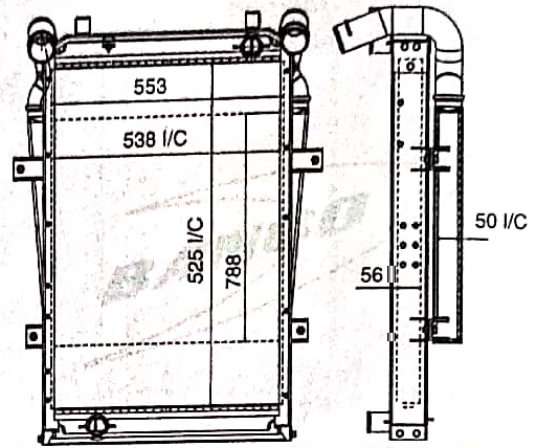

8360872020RWC

A/L

VIKING BS-III
RADIATOR ASSY.

RADIATOR - 8360872020ALU,
CORE - B-8360872029ALU,
CAC - 8360872010CAC

8360742021ALU

A/L

4018/3518 ASSY. BS-II
W/O CAC WITH MF, DAT & SHROUD

B-8360752020ALU