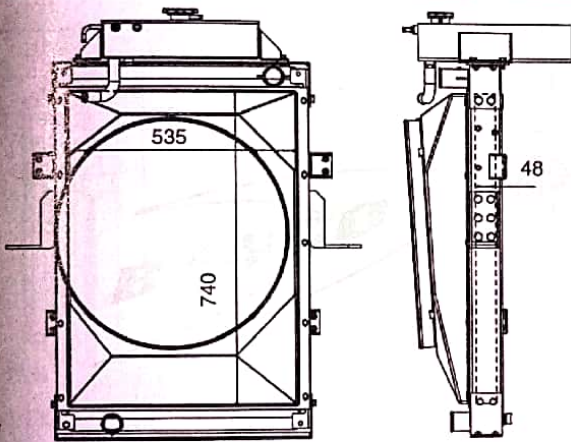

B-8360812021ALU

A/L 3516 RAD. ASSY. WITH
DAT TANK & SHROUD BS-II
CORE - B-8360812029ALU