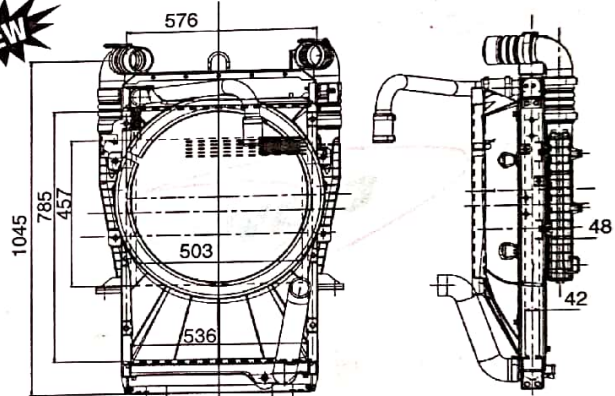

8220842031RWC

TATA TML LPS 4018 BS-IV AC RADIATOR ASSEMBLY (SIGNA) CAC - 8220842010CAC

8220882030RWC

BANCO

TATA 1613 SE/SK BS-III RADIATOR - B-8220882070ALU
(697 ENGINE) CB+SF
RADIATOR WITH CAC CAC - 8220882010CAC