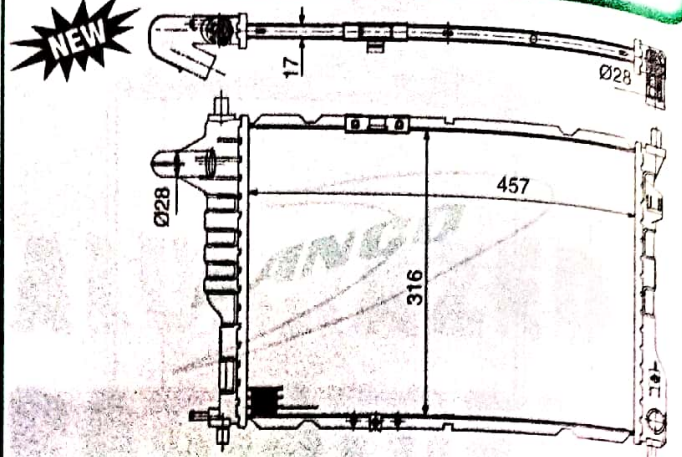

GM

SPARK

8340322080ALU