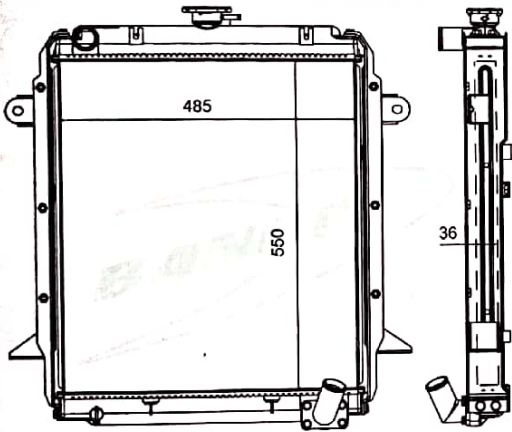

B-8220442070ALU

TATA

410/407 SFC BS-III

RADIATOR - B-8220442080 ALU,
CORE - B-8220442029 ALU,
CAC - 8220442010 CAC,
RAD.+SF+CAC -
B-8220442070 RWC