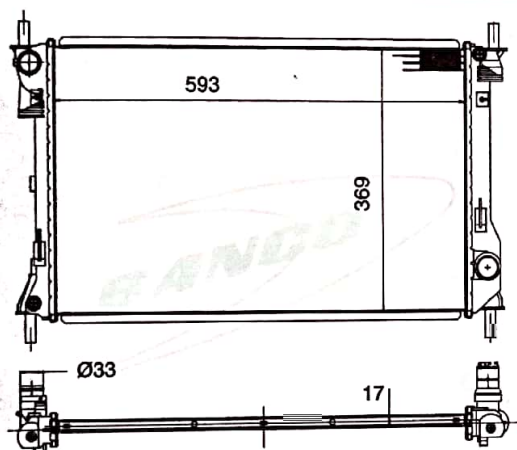

8352132080ALU