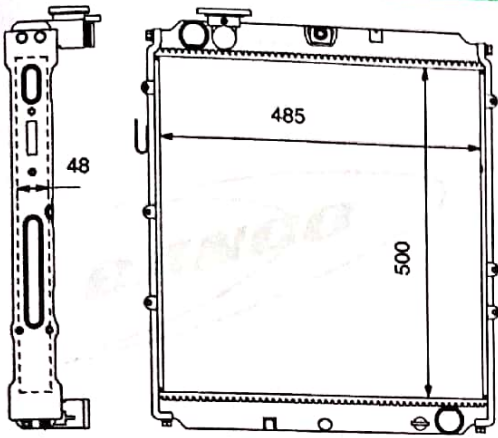

B-8226102070ALU

SWARAJ MAZDA

T-3500 BS-II/BS-III/BS-IV