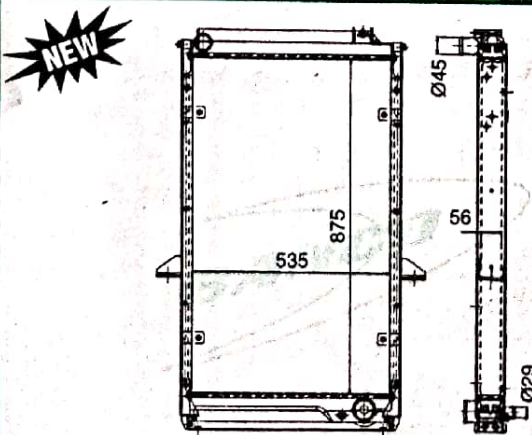

8820622023RWC

AMW 215HP BS-III RADIATOR ASSY. CORE - 8820622029ALU RADIATOR - 8820622080ALU RADIATOR - 8820622070ALU, W/ SF CAC - 8820622010CAC