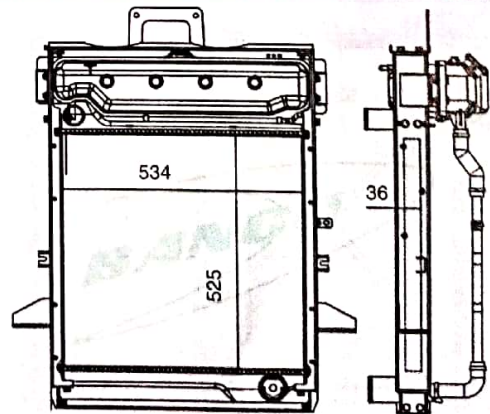

B-8220552040ALU

TATA 1512 LPT RADIATOR WITH CAC BS-III CORE - B-8220552029ALU