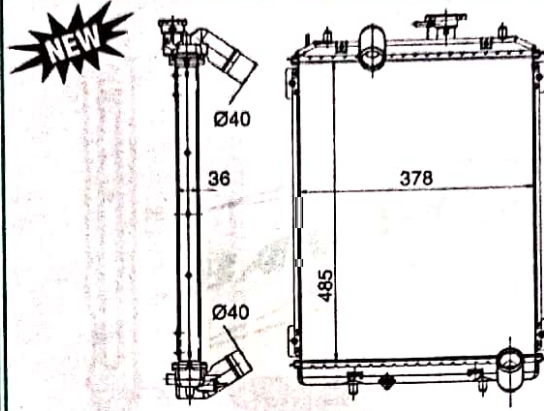

709 LPT /909LPT/1109 WITH SHROUD BS-I

LCA

8220202080ALU

TATA ACE / MAGIC (WITHOUT THERMOSTAT SWITCH)

8220232080ALU

TATA SUPER ACE (1 TON)

8220012080ALU

TATA ZIP IRIS