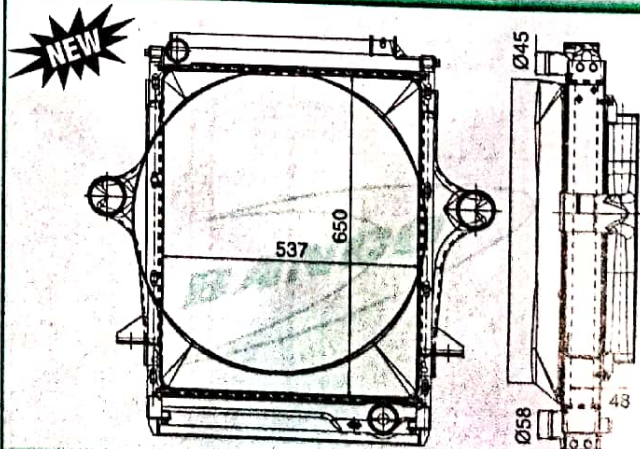

8820632023RWC

AMW 2516 HL 155 HP BS-III RADIATOR ASSY. CORE - 8820632029ALU RADIATOR - 8820632080ALU RADIATOR - 8820632070ALU, W/ SF CAC - 8820632010CAC