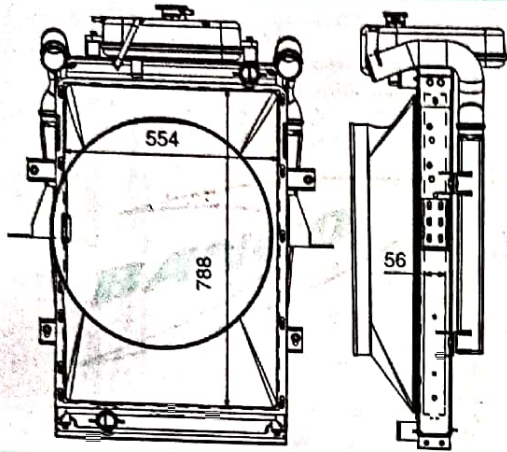

B-8360862021RWC

A/L 3118/2518 RADIATOR - B-8360862020ALU, (135 KW) ASSY. RADIATOR - B-8360862022ALU, W/O SHD. & DAT RAD. WITH CAC BS-III RADIATOR - B-8360862080ALU, W/ SF+MF+DAT CORE - B-8360862029ALU, CAC-8360862010CAC, DAT-B-8360862021ALU