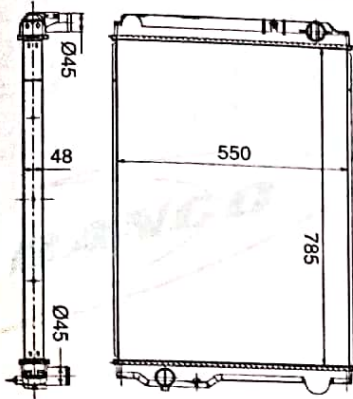

8360902080ALU

A/L CHEETAH 135 KW BS-III RADIATOR (TY TYPE)