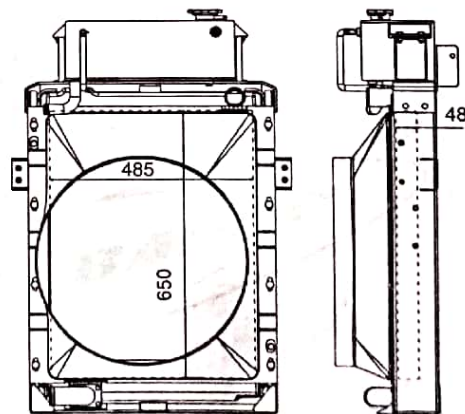

B-8360712020RWC

A/L PASSENGER 6 ETI ENG. WITH CAC (BS-II) / H6ET RADIATOR - B-8360712020ALU, CORE - B-8360712029ALU, B-8360712020RWC, Rad.+SF+MF+Shroud+DAT+CAC CAC - 8360712010CAC