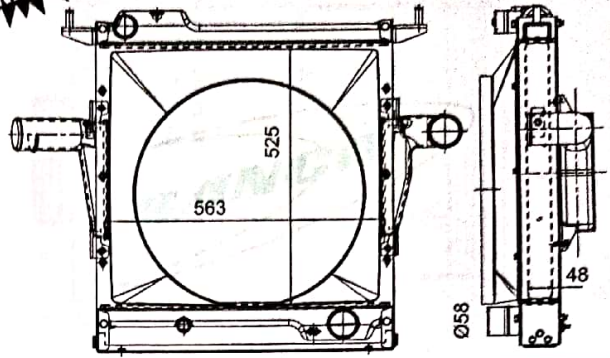

B-8131262023RWC

FORCE MOTORS TEMPO TRAVELLER RADIATOR - B-8131262023ALU
BS-III RADIATOR WITH CAC CAC - 8131262010CAC

HCV