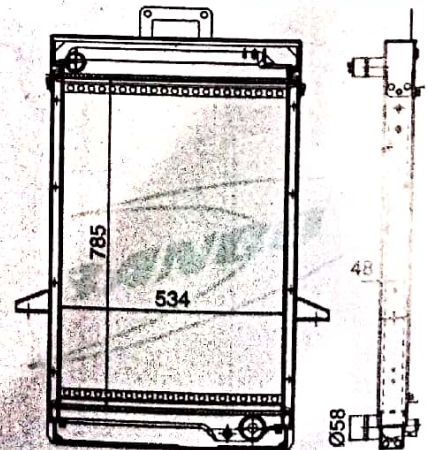

8220942050ALU

TATA LPS 4923 TC 6X4 BS-III/IV