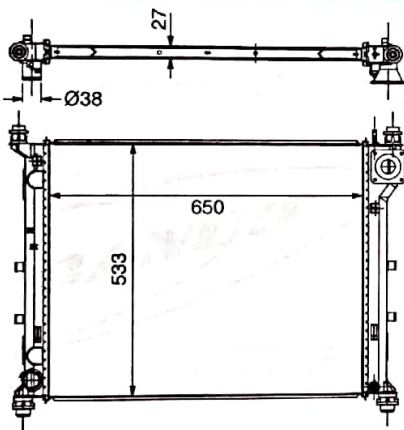

SCORPIO mHAWK (W/O CAP)

8580412080ALU

NEW

MAHINDRA

SCORPIO mHAWK (WITH CAP)

8580442080ALU

NEW

MAHINDRA