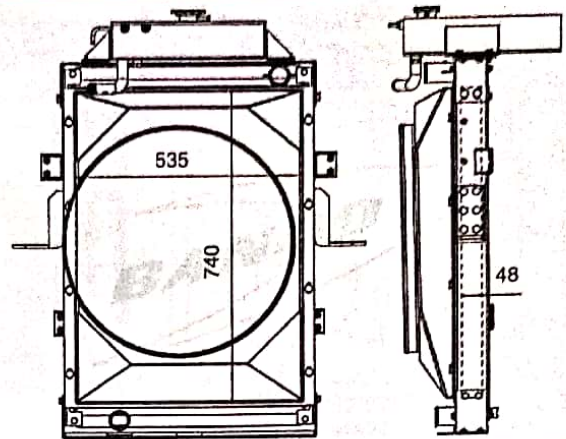

B-8360802021RWC

A/L 2516 BS-II RADIATOR - B-8360802021ALU
CORE - B-8360802029ALU,
B-8360802021RWC,
RAD.+MF+SHROUD+DAT+CAC
CAC - 8360802010CAC