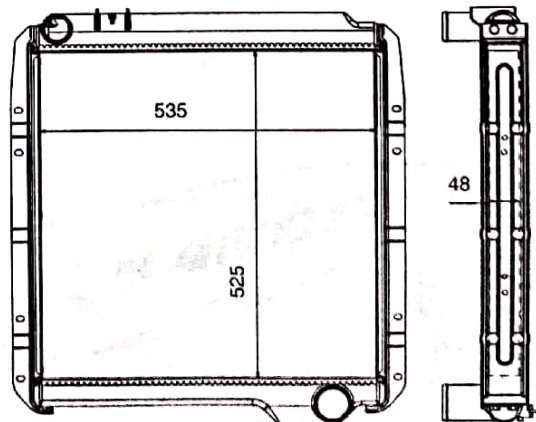

B-8220582070ALU

TATA

709 W/O DAT TANK WITH SIDE FRAME BS-II