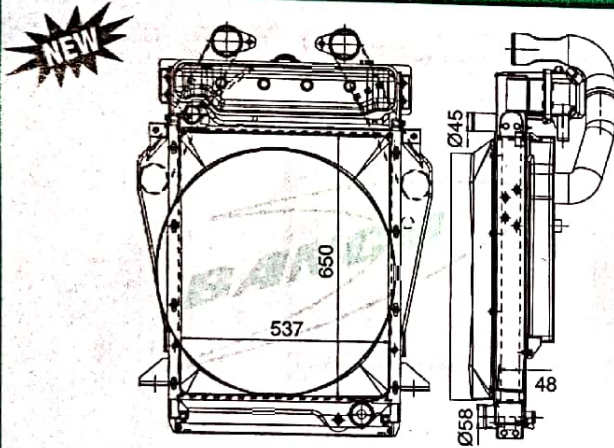

8820642031RWC

AMW COWL RADIATOR ASSY. CORE - 8820642029ALU RADIATOR - 8820642080ALU RADIATOR - 8820642070ALU W/ SF CAC - 8820642010CAC