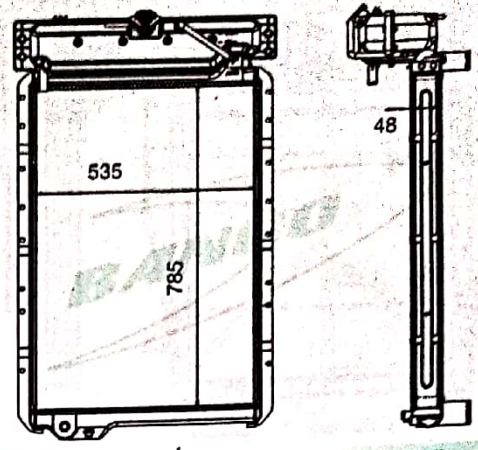

B-8220662060ALU

TATA 2518 LPT CUMMINS ENGINE BS-II W/ DAT+SHD+MF+SF RADIATOR - B-8220662070ALU CORE - B-8220662029ALU CAC - 8220662010CAC

HCV

B-8220682022ALU

TATA 1623 BS-II HIGH DECK BUS CORE G-1006-6 CAC - 8220682010CAC