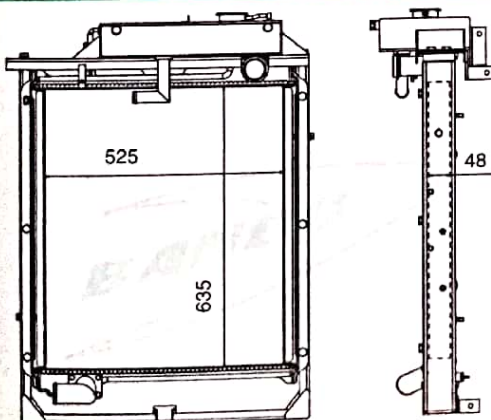

B-8360772040ALU

A/L PASSENGER BS-I WITH DAT CORE - B-8360772029ALU