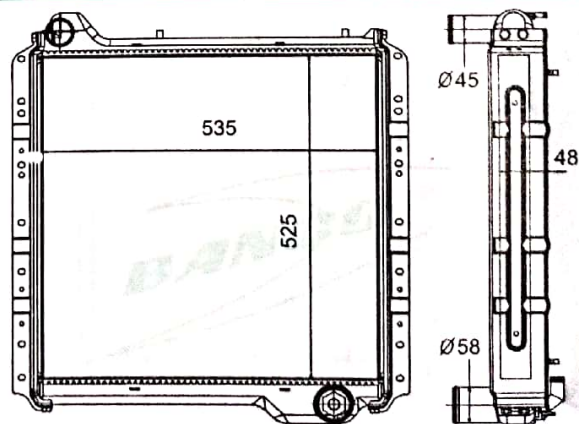

B-8220902070ALU

TATA 697 CMVR BRASS O/F PIPE WITH 8 HOLE SIDE FRAME CORE - B-8220902029ALU