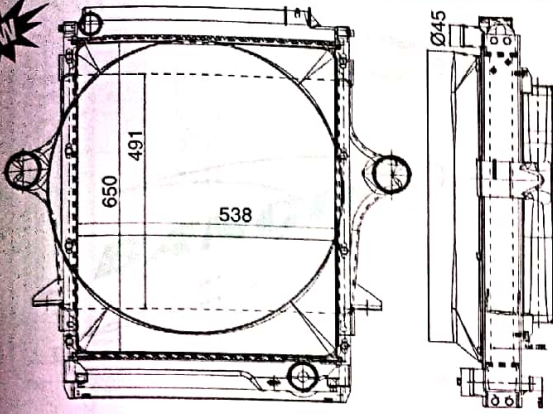

8820662030RWC

AMW 3116 HL RADIATOR ASSY. CORE - 8820662029ALU
RADIATOR - 8820662080ALU
RADIATOR - 8820662070ALU, W/ SF