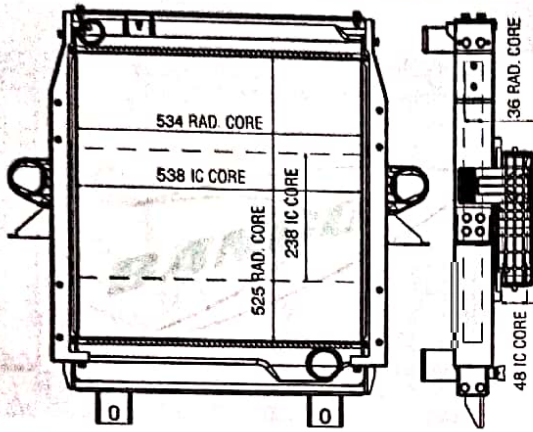

B-8220542070ALU

TATA 1613 TURBO WITH SIDE FRAME CORE - B-8220542029ALU

B-8220552040ALU

TATA 1512 LPT RADIATOR WITH CAC BS-III CORE - B-8220552029ALU

B-8220562022RWC

TATA 709/712/912 LPT RADIATOR WITH CAC BS-III
 RADIATOR - 8220562050ALU
 Core - B-8220562029ALU
 CAC - 8220562010CAC